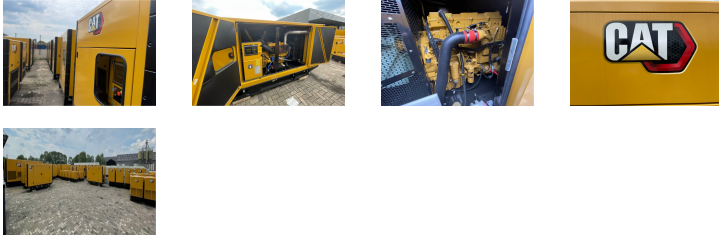

CATERPILLAR 88 KVA 15.2L

www.transautomobile.com/en/A-2711

We can provide and install accessories for this model !

Ref : 2711
Brand : CATERPILLAR
Series : 88 KVA
Code : 88KVA
Version : EXPORT
Year : NEW
Engine : DIESEL, 0 CYLINDERS
Dimensions (m) : L:2.29 - WI: 1.13 H: 1.48 - 3.83M3
Weight (kg) : GROSS WEIGHT : 1145 - TARE : PAYLOAD :