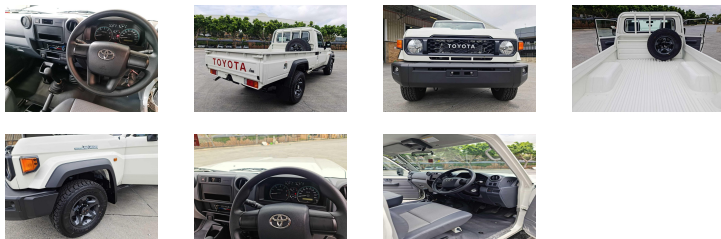

TOYOTA LAND CRUISER 79 HZJ 79 4.2L S/CAB NEW SHAPE | RHD

Main standard equipment

- Air conditioning
- Power steering
- ABS
- Double fuel tank
- Reinforced radiator
- Reinforced suspension
- Floor in vinyl
- Digital clock
- Steps
- Spare wheel behind the cabin
- Front discs brakes + drums rear
- Driver & passenger airbags
- Front fog lamp
- Rear bumper
- Free wheel hub
- Central locking with remote control
- Electric windows (2)
- Wide overfenders/ flares
- Differential lock front and rear
- Pintle hook
- Seat belt for all seats

* Tropical version without european certificate of conformity and only for export outside European Union

We can provide and install accessories for this model !

Ref :	3194
Brand :	TOYOTA
Series :	LAND CRUISER 79
Drive :	RHD (RIGHT HAND DRIVE)
Code :	HZJ79R-TJMRS
Version :	TROPICAL
Year :	2025
Doors :	2
Seats :	2
Engine :	DIESEL, 6 CYLINDERS, EURO 2
CC :	4164
CV DIN :	132
Gear box :	MANUAL, 5 SPEEDS 4X4
Wheelbase :	3180
Dimensions (m) :	L:5.095 - WI: 1.77 H: 1.975 - 17.81M3
Weight (kg) :	GROSS WEIGHT : 2200 - TARE : 2095 PAYLOAD : 1105
Alloy wheels :	16
Tyres :	265/70/R16