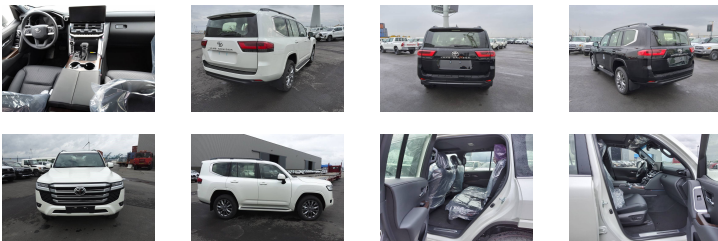

TOYOTA LAND CRUISER 300 V6 VXR ZX 7 SEATERS / PLACES 3.3L AEOC

Tropical version for export only outside EU

Ref :	3243
Brand :	TOYOTA
Series :	LAND CRUISER 300 V6
Code :	FJA300L-GNUVYW
Version :	TROPICAL
Year :	2026
Doors :	4
Seats :	7
Engine :	TURBO DIESEL, 6 CYLINDERS
CC :	3346
CV DIN :	306
Gear box :	10-SPEED 4X4
Alloy wheels :	20
Tyres :	265/55R20

Main standard equipment

- 7 seats
- Leather seats
- Spare tyre under chassis
- Front LED headlights
- FR & RR foglamps
- AUTOMATIC HEADLIGHTS
- Rear and Front parking distance control
- Painted bumpers
- Electric outside mirrors
- Body colored mirrors
- Turnlight in outside mirrors
- Foldable outside mirrors
- Roof rails
- Sidesteps
- Spoiler
- Heated, Ventilated Front seats
- Multifunctional steering wheel
- Electric windows (4)
- Central locking with remote control
- Keyless entry + start system
- Radio
- USB plug
- Auxiliary plug
- ISOFIX child seat attachment
- Wood inserts
- Cool box
- Airbags driver/passenger & side (6)
- Electric seats L & R
- Bi-xenon headlamps
- Radio antenna integrated in windshield
- Leather seats
- Rear defogger
- Bluetooth hands free
- On board computer
- Heating system
- Knee airbags
- ABS
- Power steering
- TPMS (Tire Pressure Monitoring System)
- Headlamps washer
- Light sensor
- Rain sensor
- 4 view cameras
- Leather steering wheel
- Electrically adjustable steering wheel
- Big front screen
- GPS
- HI-FI system
- Driver seat with memory
- Sunroof
- Keyless go
- Central armrest
- Crawl system
- 4 zones Airconditioning