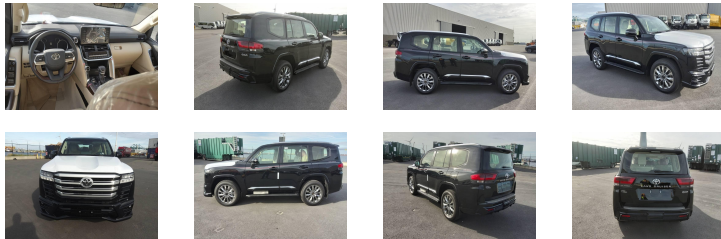

## TOYOTA LAND CRUISER 300 V6 GXR-8 7 SEATERS / PLACES 3.5L GXRAEV

Tropical version for export only outside EU

Ref :	<b>3257</b>
Brand :	<b>TOYOTA</b>
Series :	<b>LAND CRUISER 300 V6</b>
Code :	<b>VJA300L-GNUVZW</b>
Version :	<b>TROPICAL</b>
Year :	<b>2025</b>
Doors :	<b>4</b>
Seats :	<b>7</b>
Engine :	<b>PETROL, 6 CYLINDERS</b>
CC :	<b>3445</b>
CV DIN :	<b>415</b>
Gear box :	<b>10-SPEED 4X4</b>
Alloy wheels :	<b>20</b>
Tyres :	<b>265/55R20</b>

### Main standard equipment

- 7 seats
- Leather seats
- Spare tyre under chassis
- Front LED headlights
- FR & RR foglamps
- AUTOMATIC HEADLIGHTS
- Rear and Front parking distance control
- Rear view camera
- Painted bumpers
- Electric outside mirrors
- Body colored mirrors
- Turnlight in outside mirrors
- Foldable outside mirrors
- Roof rails
- Sidesteps
- Multifunctional steering wheel
- Electric windows (4)
- Central locking with remote control
- Keyless entry + start system
- Radio
- USB plug
- Auxiliary plug
- Wood inserts
- Cool box
- Airbags driver/passenger & side (6)
- Automatic air conditioning bi-zone
- Electric seats L & R
- Radio antenna integrated in windshield
- Leather seats
- Rear defogger
- Bluetooth hands free
- On board computer
- Heating system
- Knee airbags
- ABS
- Power steering
- TPMS (Tire Pressure Monitoring System)
- Headlamps washer
- Light sensor
- Rain sensor
- Full LED lights
- Spoiler
- Rear seats entertainment
- Rear windows wiper
- Central console
- Keyless go
- Manually adjustable steering wheel
- Rear air conditioning
- Sunroof