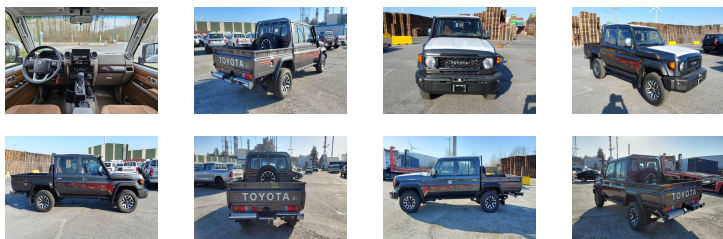

TOYOTA LAND CRUISER 79 GDJ 79 DOUBLE CABIN 2.8L NEW MODEL LIMITED

New model

Ref :	3272
Brand :	TOYOTA
Series :	LAND CRUISER 79
Code :	GDJ79L-DKTRYV
Version :	TROPICAL
Year :	2025
Doors :	4
Seats :	5
Engine :	TURBO DIESEL, 4 CYLINDERS
CC :	2755
CV DIN :	201
Gear box :	AUTOMATIC, 6 SPEEDS 4X4
Wheelbase :	3180
Dimensions (m) :	L:5.235 - WI: 1.8 H: 1.96 - 18.47M3
Alloy wheels :	16
Tyres :	265/70/R16

Main standard equipment

- Air conditioning
- Power steering
- Heating system
- Sidesteps
- Reinforced radiator
- Reinforced suspension
- Floor in vinyl
- Rear bumper
- Spare wheel behind the cabin
- Ladder carrier
- Fuel tank capacity 130 L
- Vehicle Stability Control (VSC)
- BA
- HAC
- ATRC
- Driver & passenger airbags
- Snorkel
- TPMS (Tire Pressure Monitoring System)
-
- Front bumper with steps
- Stripping
- Pintle hook
- Electric windows (4)
- RADIO / USB / AUX
- Central console
- ABS
- Free wheel hub
- Leather seats
- Chrome package
- Winch
- Multifunctional steering wheel
- Central armrest
- Central locking with remote control
- Differential lock
- FR & RR foglamps
- Coolbox
- Rear view camera