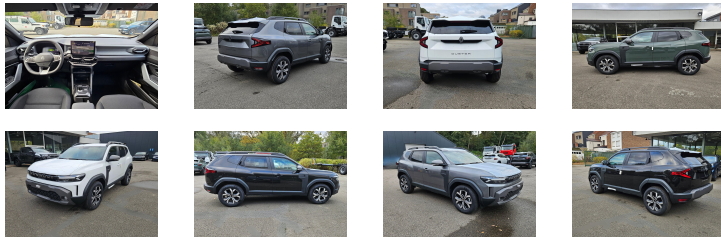

## RENAULT DUSTER NEW MODEL DELUXE 1.3L NEW MODEL

Ref :	<b>3337</b>
Brand :	<b>RENAULT</b>
Series :	<b>DUSTER</b>
Model :	<b>NEW MODEL DELUXE</b>
Version :	<b>2026</b>
Year :	<b>2026</b>
Doors :	<b>4</b>
Seats :	<b>5</b>
Engine :	<b>PETROL, 4 CYLINDERS, EURO 5</b>
CC :	<b>1330</b>
CV DIN :	<b>150</b>
Gear box :	<b>AUTOMATIC 4X2</b>
Dimensions (m) :	<b>L:4.343 - WI: 1.813 H: 1.693 - 13.33M3</b>
Tyres :	<b>215/65/R17</b>

### Main standard equipment

- Spare wheel
- Automatic headlights
- LED Daytime Running Lights
- Rear parking sensor
- Painted bumpers
- Electric outside mirrors
- Foldable outside mirrors
- Roof rails
- Leather steering wheel
- Multi functions steering wheel
- Electric windows (4)
- Privacy glass
- Bluetooth hands free
- Rear windows wiper
- Central console
- Keyless go
- Central armrest
- Central locking with remote control
- Airbags driver/passenger & side (6)
- ABS
- Power steering
- Tire Pressure Monitor
- FR & RR foglamps
- Air conditioning
- Big front screen
- USB plug
- Auxiliary plug
- Front LED headlights
- Digital tachometer
- Rear view camera