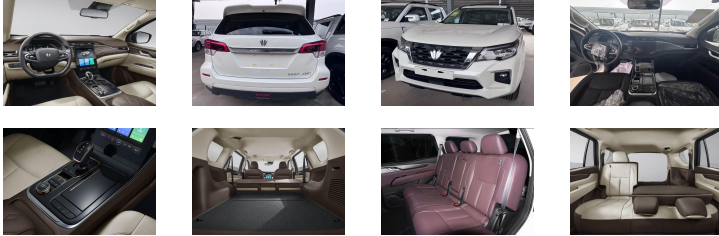

## DONGFENG PALADIN LUXURY

Ref :	<b>3368</b>
Brand :	<b>DONGFENG</b>
Series :	<b>PALADIN</b>
Version :	<b>2026</b>
Year :	<b>2026</b>
Doors :	<b>5</b>
Seats :	<b>5</b>
Engine :	<b>PETROL, 4 CYLINDERS</b>
CC :	<b>1997</b>
CV DIN :	<b>225</b>
Gear box :	<b>AUTOMATIC 4X4</b>
Wheelbase :	<b>2850</b>
Dimensions (m) :	<b>L:4.882 - WI: 1.85 H: 1.875 - 16.93M3</b>
Weight (kg)	<b>GROSS WEIGHT : 2501 - TARE : 1950 PAYLOAD : 551</b>
Alloy wheels :	<b>18</b>

### Main standard equipment

- Multi functions steering wheel
- Bluetooth® with voice recognition
- Central locking
- Keyless entry
- Keyless go
- Rear defogger
- Electric windows (4)
- Electric outside mirrors
- Turnlight in outside mirrors
- Blind Spot Monitor
- Sidesteps
- Roof rack
- Spoiler
- Automatic headlights
- FR & RR foglamps
- Full LED lights
- 6 speakers
- 12" central display
- Automatic air conditioning
- 12V Outlet
- USB plug
- Wireless charger
- Electric sunroof
- Electric driver's seat
- AIRBAGS (8)
- ABS
- EBD
- ESC (Electronic Stability Control)
- Hill descent control (HDC)
- Rear parking sensor
- Tire Pressure Monitor
- 540° Camera
- Leather seats