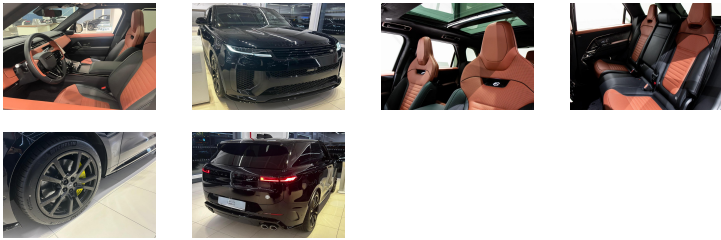

LAND ROVER RANGE ROVER SPORT SV P635 4.4L EDITION TWO , MILD HYBRID

Main standard equipment

- PANORAMIC ROOF
- Leather steering wheel
- Heated, Ventilated Front seats
- Head-up display
- Adaptive cruise control
- Carbon Ceramic Matrix Braking System
- Black SV carbon ceramic brakes Calipers
- Performance leather steering wheel
- SV Carbon fiber seat backs
- Wireless charger
- Automatic climate control 4 zones
-
- LANE DEPARTURE PREVENTION
- Electrically reclining rear seats
- 3D Surround Camera
- Park Assist
- Front row massage
- CARBON FIBER HOOD
- Soft door close
- Perimeter / Volume Theft System Alarme
- Locking wheel nuts

www.transautomobile.com/en/A-3369

* With Certificate of conformity

* For more information please contact Mrs. Maria Dineiro +34 691 81 1997

We can provide and install accessories for this model !

Ref :	3369
Brand :	LAND ROVER
Series :	RANGE ROVER
Model :	SPORT SV P635
Version :	2025
Doors :	5
Seats :	5
Engine :	PETROL, 0 CYLINDERS, EURO 6
CC :	4395
CV DIN :	627
Gear box :	AUTOMATIC
Alloy wheels :	23