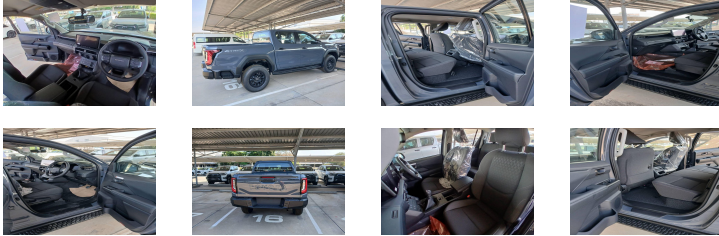

## TOYOTA HILUX / TRAVO 4TREX 2.8L PREMIUM | RHD

Ref :	3370
Brand :	TOYOTA
Series :	HILUX / TRAVO
Drive :	<b>RHD (RIGHT HAND DRIVE)</b>
Version :	2026
Doors :	4
Seats :	5
Engine :	TURBO DIESEL, 4 CYLINDERS
CC :	2755
Gear box :	MANUAL 4X4
Wheelbase :	225
Dimensions (m) :	L:5.32 - WI: 1.885 H: 1.815 - 18.2M3
Alloy wheels :	17
Tyres :	265/65/R17

### Main standard equipment

- Electrically folding mirrors
- Steps
- Fabric seats
- Leather steering wheel
- Power windows
- 12.3-inch touch display
- Radio bluetooth
- USB plug
- Apple Car Play
- Keyless entry + start system
- Air conditionner
- Wireless charger
- Cruise control
- Rear view camera
- FR & RR foglamps
- ABS
- Vehicle Stability Control (VSC)
- EBD
- HAC
- Immobilizer + Alarm system
- ISOFIX child seats on the RH and LH rear seats