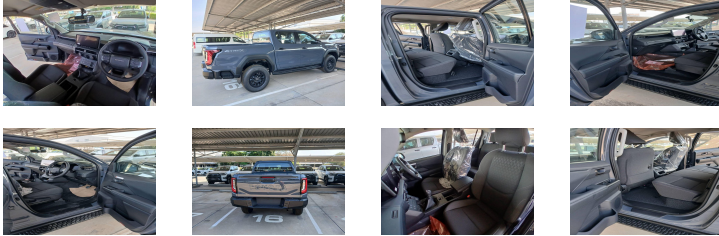

TOYOTA HILUX / TRAVO 4TREX 2.8L PREMIUM | RHD

Main standard equipment

- Electrically folding mirrors
- Steps
- Fabric seats
- Leather steering wheel
- Power windows
- 12.3-inch touch display
- Radio bluetooth
- USB plug
- Apple Car Play
- Keyless entry + start system
- Air conditioner
- Wireless charger
- Cruise control
- Rear view camera
- FR & RR foglamps
- ABS
- Vehicle Stability Control (VSC)
- EBD
- HAC
- Immobilizer + Alarm system
- ISOFIX child seats on the RH and LH rear seats

We can provide and install accessories for this model !

Ref :	3370
Brand :	TOYOTA
Series :	HILUX / TRAVO
Drive :	RHD (RIGHT HAND DRIVE)
Version :	2026
Doors :	4
Seats :	5
Engine :	TURBO DIESEL, 4 CYLINDERS
CC :	2755
Gear box :	MANUAL 4X4
Wheelbase :	225
Dimensions (m) :	L:5.32 - WI: 1.885 H: 1.815 - 18.2M3
Alloy wheels :	17
Tyres :	265/65/R17