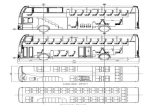

## KING LONG 73 SEATS DOUBLE DECKER 8.9L UPPER DECKER 47 SEATS + LOWER DECKER 25 + 1 DRIVER

[www.transautomobile.com/en/A-3393](http://www.transautomobile.com/en/A-3393)

We can provide and install accessories for this model !

Ref :	3393
Brand :	KING LONG
Series :	73 SEATS
Engine :	DIESEL, 6 CYLINDERS, EURO 6
CC :	8900
CV DIN :	340
Gear box :	AUTOMATIC 4X2
Wheelbase :	9690
Dimensions (m) :	L:11.29 - WI: 2.55 H: 4.15 - 119.48M3