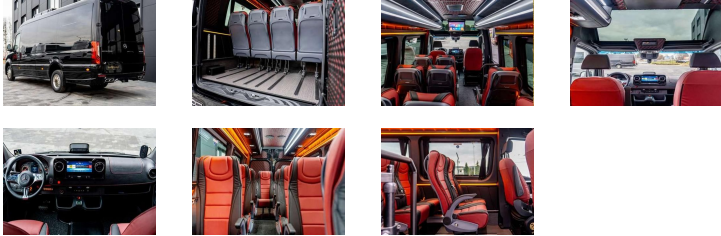

MERCEDES BENZ SPRINTER 519 CDI 2.0L VIP LUXE

www.transautomobile.com/en/A-3403

We can provide and install accessories for this model !

Ref :	3403
Brand :	MERCEDES BENZ
Series :	SPRINTER
Version :	2025
Year :	2025
Doors :	2
Seats :	17
Engine :	TURBO DIESEL, 4 CYLINDERS, EURO 6
CC :	2000
CV DIN :	190
Gear box :	AUTOMATIC 9 GEAR 6X2
Wheelbase :	4325
Dimensions (m) :	L:7.37 - WI: 2.35 H: 3 - 51.96M3
Weight (kg) GROSS WEIGHT :	5000 - TARE : 3350 PAYLOAD :