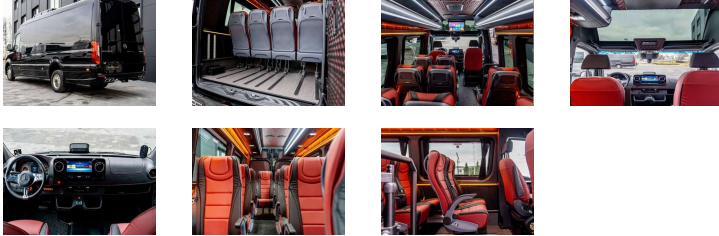

MERCEDES BENZ SPRINTER 519 CDI 2.0L VIP LUXE

www.transautomobile.com/en/A-3403

We can provide and install accessories for this model !

Ref :	3403
Brand :	MERCEDES BENZ
Series :	SPRINTER
Version :	2025
Year :	2025
Doors :	2
Seats :	17
Engine :	TURBO DIESEL, 4 CYLINDERS, EURO 6
CC :	2000
CV DIN :	190
Gear box :	AUTOMATIC 9 GEAR 6X2
Wheelbase :	4325
Dimensions (m) :	L:7.37 - WI: 2.35 H: 3 - 51.96M3
Weight (kg) GROSS WEIGHT :	5000 - TARE : 3350 PAYLOAD :