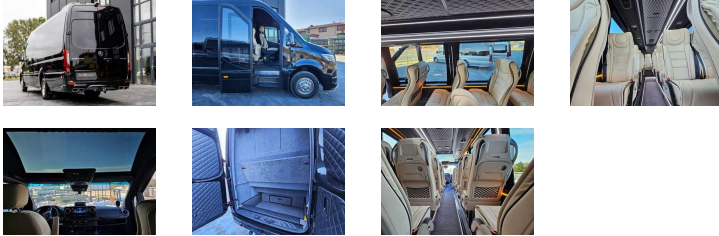

MERCEDES BENZ SPRINTER 519 CDI 2.0L VIP LUXE

www.transautomobile.com/en/A-3405

We can provide and install accessories for this model !

Ref :	3405
Brand :	MERCEDES BENZ
Series :	SPRINTER
Version :	2025
Year :	2025
Doors :	2
Seats :	21
Engine :	TURBO DIESEL, 4 CYLINDERS, EURO 6
CC :	2000
CV DIN :	190
Gear box :	AUTOMATIC 9 GEAR 4X2
Wheelbase :	4325
Dimensions (m) :	L:7.37 - WI: 2.35 H: 3 - 51.96M3
Weight (kg) GROSS WEIGHT :	5000 - TARE : 3550 PAYLOAD :