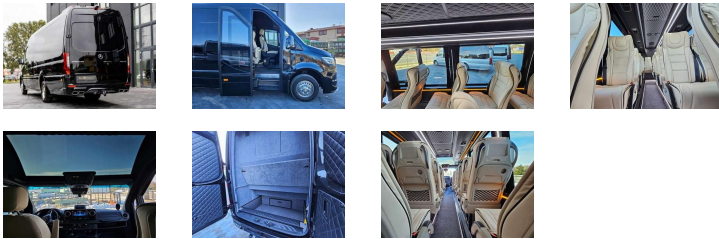

MERCEDES BENZ SPRINTER 519 CDI 2.0L VIP LUXE

www.transautomobile.com/en/A-3405

We can provide and install accessories for this model !

Ref :	3405
Brand :	MERCEDES BENZ
Series :	SPRINTER
Version :	2025
Year :	2025
Doors :	2
Seats :	21
Engine :	TURBO DIESEL, 4 CYLINDERS, EURO 6
CC :	2000
CV DIN :	190
Gear box :	AUTOMATIC 9 GEAR 4X2
Wheelbase :	4325
Dimensions (m) :	L:7.37 - WI: 2.35 H: 3 - 51.96M3
Weight (kg) GROSS WEIGHT :	5000 - TARE : 3550 PAYLOAD :