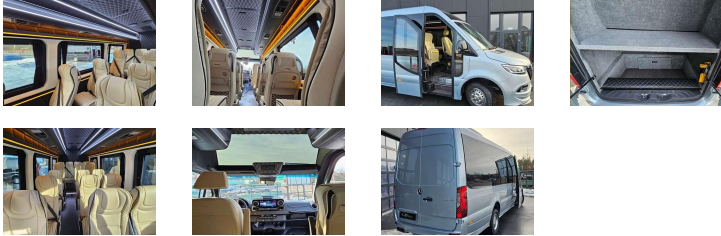

MERCEDES BENZ SPRINTER 519 CDI 2.0L

www.transautomobile.com/en/A-3407

We can provide and install accessories for this model !

Ref :	3407
Brand :	MERCEDES BENZ
Series :	SPRINTER
Version :	2024
Year :	2024
Doors :	2
Seats :	18
Engine :	TURBO DIESEL, 4 CYLINDERS, EURO 6
CC :	2000
CV DIN :	190
Gear box :	AUTOMATIC 9 GEAR 4X2
Wheelbase :	4325
Dimensions (m) :	L:7.37 - WI: 2.35 H: 3 - 51.96M3
Weight (kg) GROSS WEIGHT :	5000 - TARE : 3500 PAYLOAD :