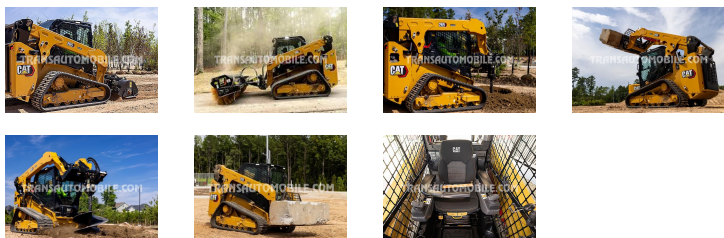

CATERPILLAR CAT 265 COMPACT TRACK LOADER 2.8L

www.transautomobile.com/en/A-3434

* Other configuration available

We can provide and install accessories for this model !

Ref :	3434
Brand :	CATERPILLAR
Series :	CAT 265 COMPACT TRACK LOADER
Version :	EXPORT
Year :	2026
Seats :	1
Engine :	TURBO DIESEL, 4 CYLINDERS, EURO 3
CC :	2800
CV DIN :	134
Gear box :	HYDSROSTATIC TRACKS
Dimensions (m) :	L:3.58 - WI: 1.925 H: 2.115 - 14.58M3