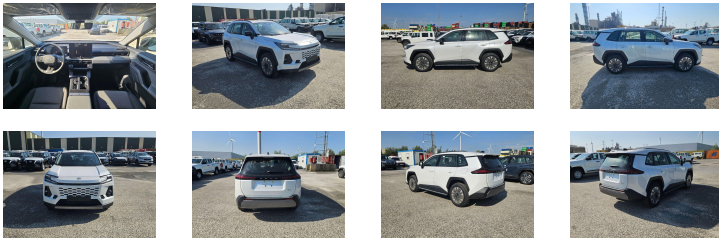

TOYOTA RAV-4 2.5 L HYBRIDE 2.5L XLE

Main standard equipment

- 20" alloy wheels
- Xenon headlamps
- FR & RR foglamps
- LED Daytime Running Lights
- 218 REVERSE CAMERA
- Rear parking sensor
- ABS
- Vehicle Stability Control (VSC)
- Airbags driver/passenger & side (6)
- Rear armrest
- Central armrest
- Power steering
- TPMS (Tire Pressure Monitoring System)
- Multi functions steering wheel
- Leather steering wheel
- Roof rails
- Fabric seats

www.transautomobile.com/en/A-3472

We can provide and install accessories for this model !

Ref :	3472
Brand :	TOYOTA
Series :	RAV-4
Doors :	5
Seats :	5
Engine :	, 4 CYLINDERS
CV DIN :	191
Gear box :	AUTOMATIC
Alloy wheels :	18
Tyres :	235/60/R18