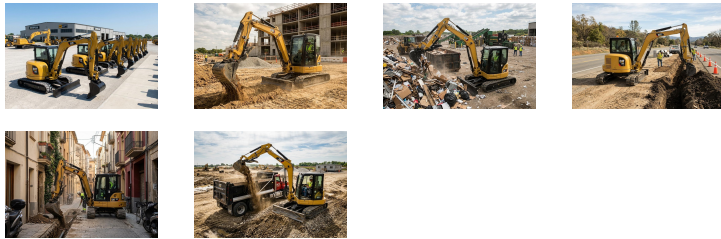

## CATERPILLAR 305 EXCAVATOR 1.7L

### Main standard equipment

- Test piece
- Test piece

[www.transautomobile.com/en/A-3497](http://www.transautomobile.com/en/A-3497)

We can provide and install accessories for this model !

Ref :	3497
Brand :	CATERPILLAR
Series :	305
Version :	EXPORT
Year :	2026
Doors :	2
Seats :	1
Engine :	TURBO DIESEL, 3 CYLINDERS
CC :	1700
CV DIN :	46
Gear box :	HYDSROSTATIC TRACKS
Dimensions (m) :	L:5.305 - WI: 1.98 H: 2.55 - 26.78M3