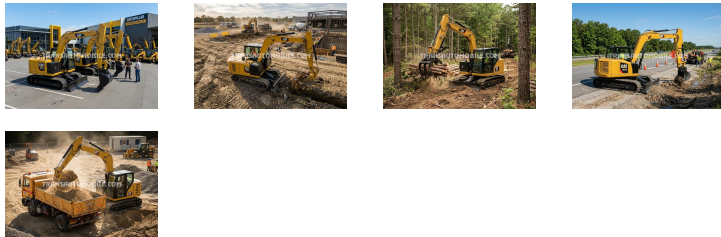

CATERPILLAR 307.5 EXCAVATOR 2.4L

www.transautomobile.com/en/A-3498

We can provide and install accessories for this model !

Ref :	3498
Brand :	CATERPILLAR
Series :	307.5
Version :	EXPORT
Year :	2026
Doors :	2
Seats :	1
Engine :	TURBO DIESEL, 4 CYLINDERS
CC :	2430
CV DIN :	58
Gear box :	HYDSROSTATIC TRACKS
Dimensions (m) :	L:6.144 - WI: 2.2 H: 2.558 - 34.58M3