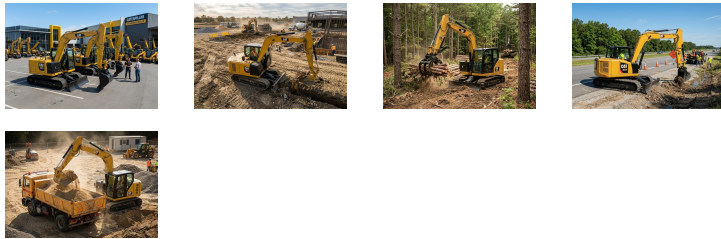

## CATERPILLAR 307.5 EXCAVATOR 2.4L

[www.transautomobile.com/en/A-3498](http://www.transautomobile.com/en/A-3498)

We can provide and install accessories for this model !

Ref :	3498
Brand :	CATERPILLAR
Series :	307.5
Version :	EXPORT
Year :	2026
Doors :	2
Seats :	1
Engine :	TURBO DIESEL, 4 CYLINDERS
CC :	2430
CV DIN :	58
Gear box :	HYDSROSTATIC TRACKS
Dimensions (m) :	L:6.144 - WI: 2.2 H: 2.558 - 34.58M3